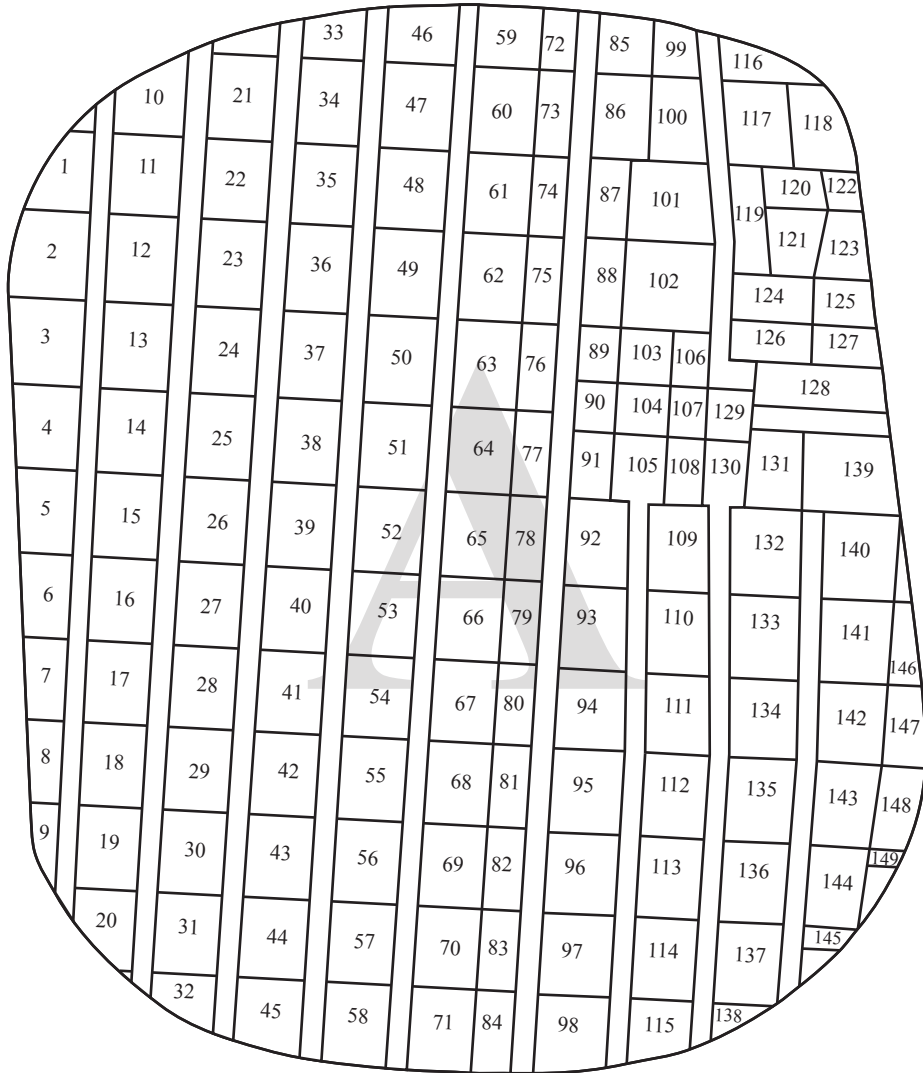

PLAN OF CHESTNUT HILL CEMETERY  
Portville, New York

# Section A

CHESTNUT HILL CEMETERY, Portville, New York

# Section B

CHESTNUT HILL CEMETERY, Portville, New York