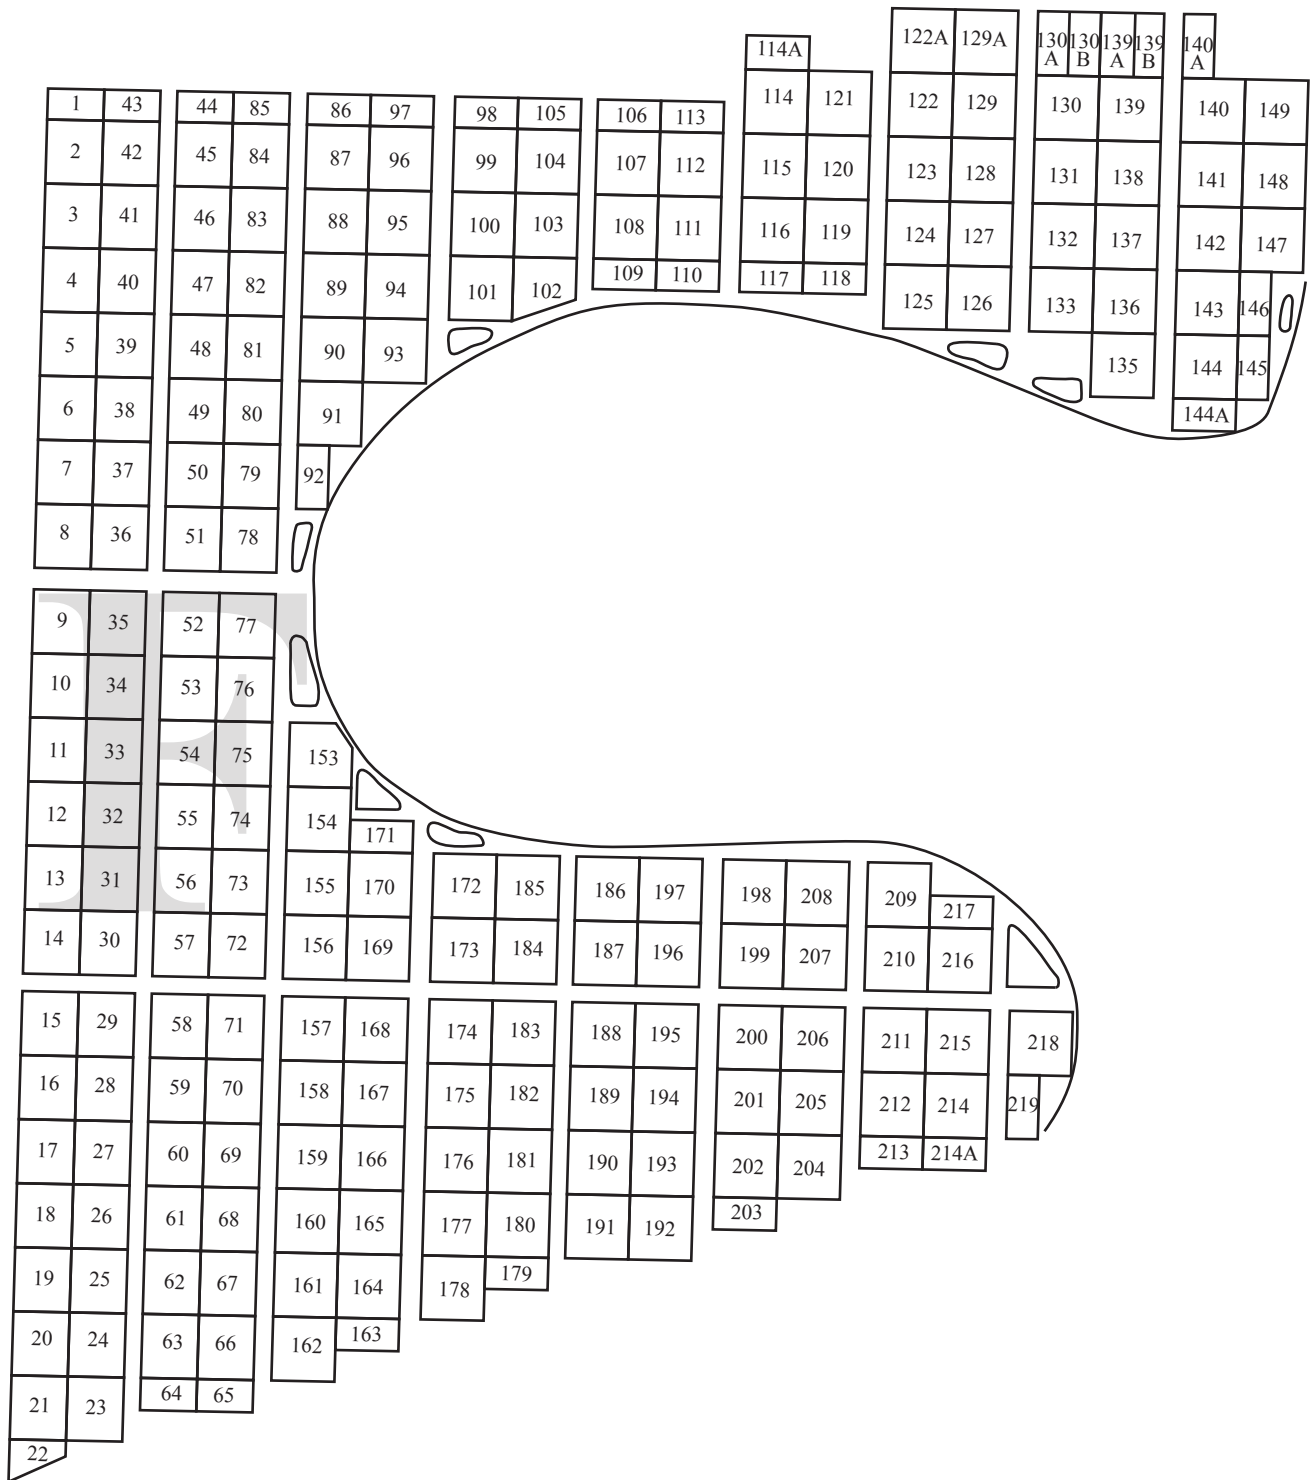

Section E

CHESTNUT HILL CEMETERY, Portville, New York

1	21								
2	22	42	62	80	97	113			
3	23	43	63	81	98	114			
4	24	44	64	82	99	115			
5	25	45	65	83	100	116	129		
6	26	46	66	84	101	117	130		
7	27	47	67	85	102	118	131		
8	28	48	68	86	103	119	132		
9	29	49	69	87	104	120	133		
10	30	50	70	88	105	121	134		
11	31	51	71	89	106	122			
12	32	52	72	90	107	123			
13	33	53	73	91	108	124			
14	34	54	74	92	109	125			
15	35	55	75	93	110	126			
16	36	56	76	94	111	127			
17	37	57	77	95	112				
18	38	58	78	96	112A				
19	39	59	79	96A					
20	40	60							

Section F

CHESTNUT HILL CEMETERY, Portville, New York